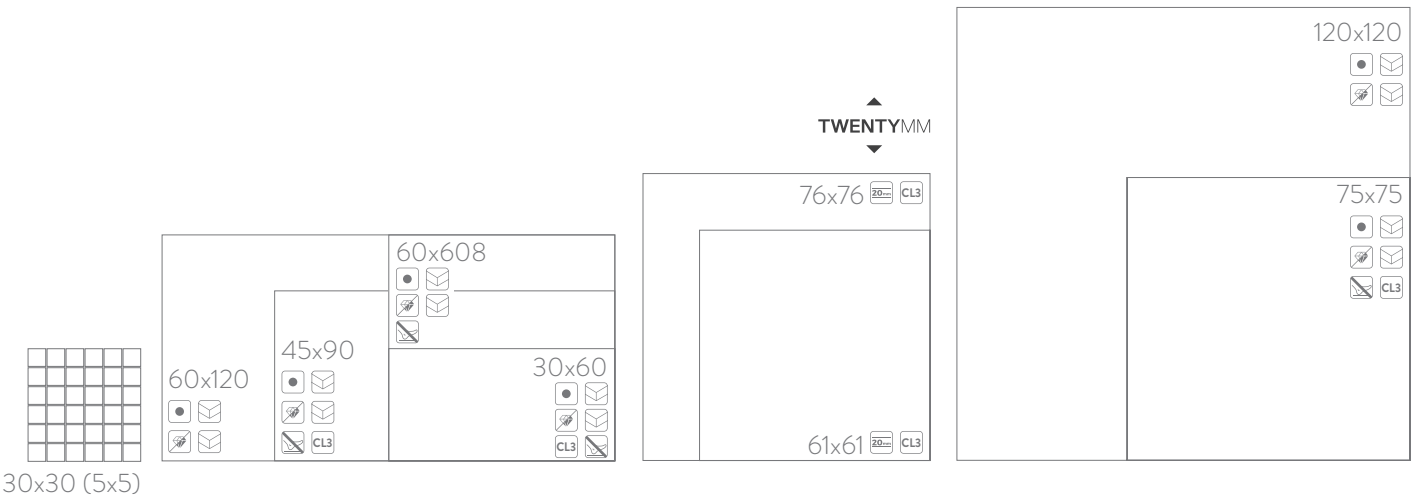

FORMATOS / FORMATS

	FORMATO	PRECIO	PZ/CJ	KG/CJ	M²/CJ	CJ/PL	KG/PL	M²/PL
	120x120	● PS-353 ● PS-396	1	38,40	1,44	36	1.402,40	51,84
	60x120	● PS-269 ● PS-290	2	33,20	1,44	30	996	43,20
	45x90	● PS-138 ● PS-160 ● PS-149	3	28,70	1,21	44	1.282,80	53,24
	76x76	20mm PS-332	1	27,35	0,58	45	1.250,75	26,10
	75x75	● PS-182 ● PS-204 ● PS-193	3	41,20	1,69	30	1.256	50,70
	61x61	20mm PS-269	2	33	0,74	30	1.010	22,20
	60x60	● PS-126 ● PS-149 ● PS-138	4	31,40	1,44	30	962	43,20
	30x60 (C)	● PS-115 ● PS-138 ● PS-126	6	24	1,08	48	1.172	51,84
	MALLA (5)	● PC-1546 ● PC-1586	11	23	1	42	996	42

PORCEBLOC 120x120 / 60x120 / 45x90 / 76x76 / 75x75 / 61x61 / 60x60 / 30x60 / 47.24"x47.24" / 23.62"x47.24" / 17.71"x35.43" / 29.92"x29.92" / 29.52"x29.52" / 24.01"x24.01" / 23.62"x23.62" / 11.81"x23.62"