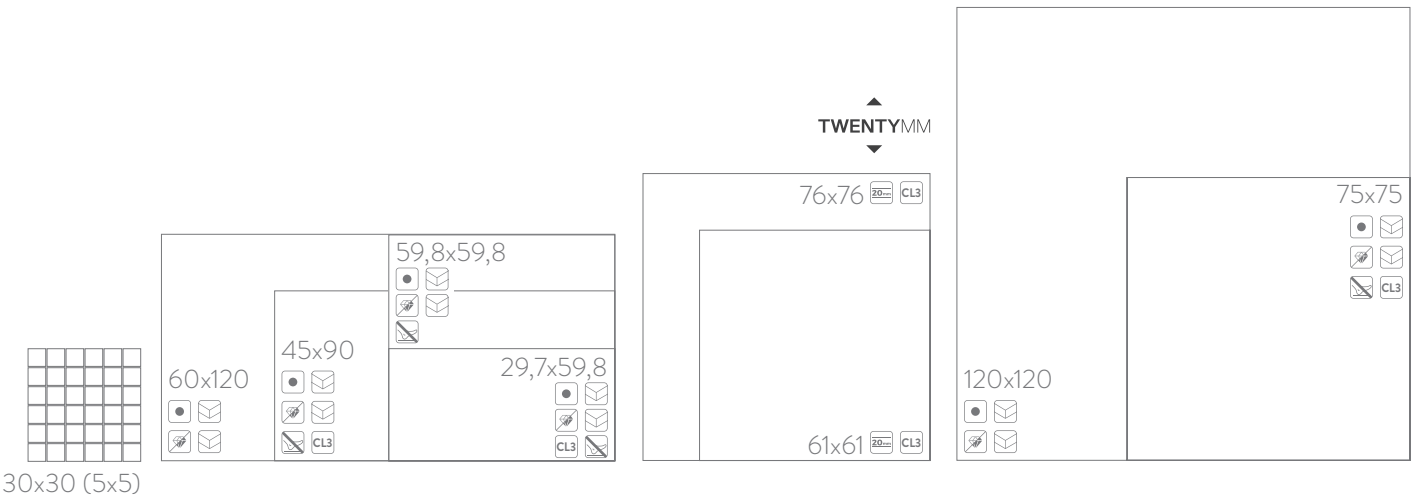

PORCEBLOC 60,8x60,8 / 45x45
23.93"x23.93" / 17.71"x17.71"

START

START LIGHT

START MUD

START TOPO

START SILVER

START ARGENT 120x120

FORMATOS / FORMATS