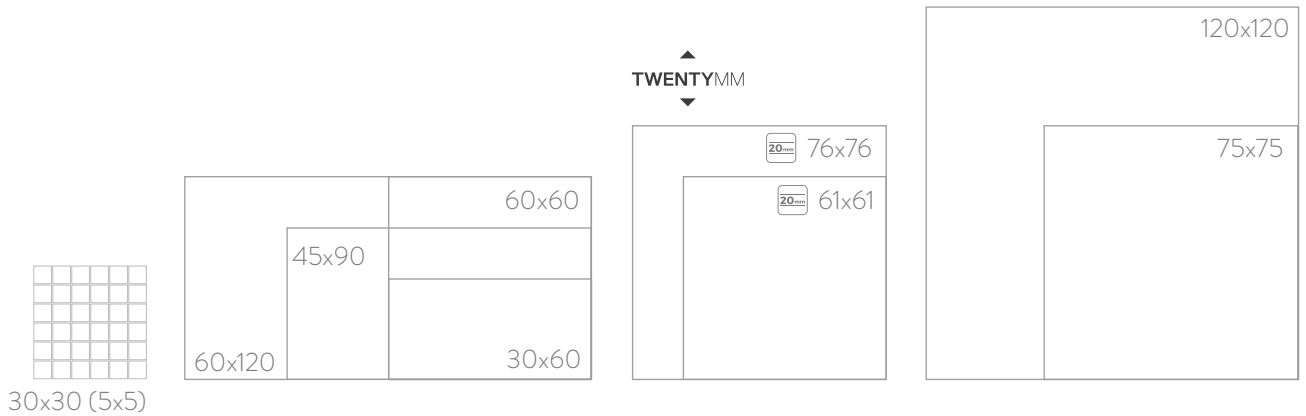

START
MUD

START
TOPO

START
SILVER

START
ARGENT

START LIGHT 120x120

FORMATOS / FORMATS

30x30 (5x5)

↕
TWENTYMM
↕