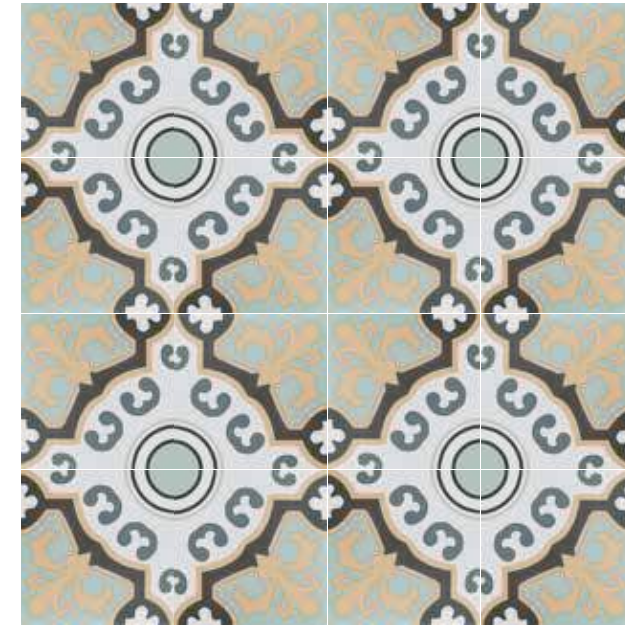

RUSSAFA

PORCELAIN TILES

22,3x22,3
8,8"x8,8"