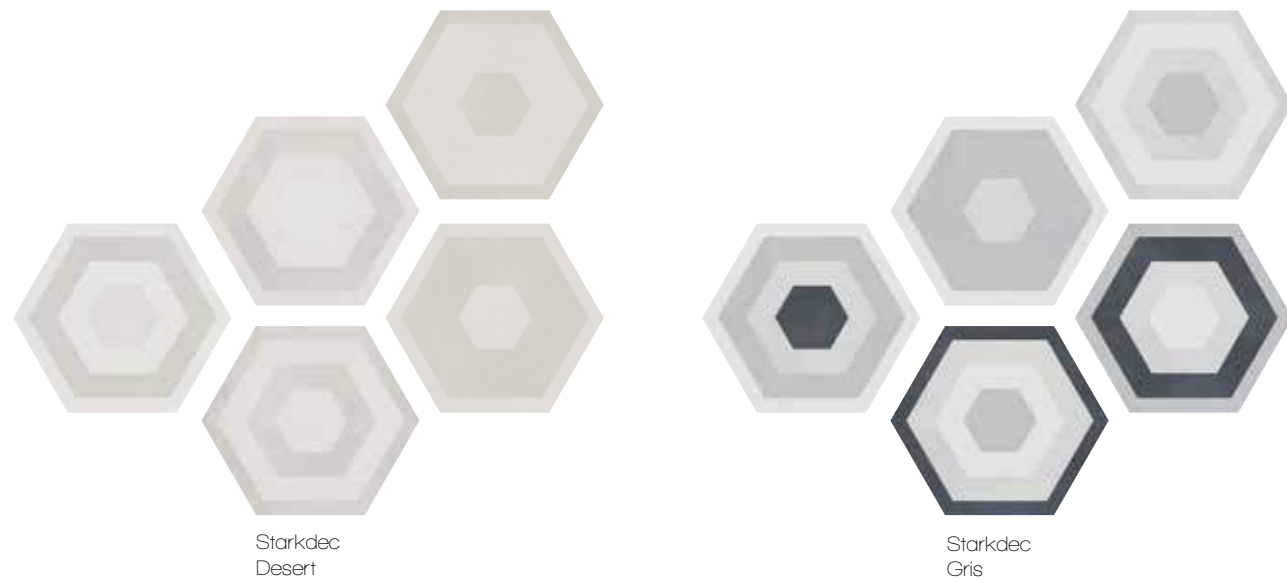

STARKHEX

PORCELAIN TILES

25,8x29
10,2x11,4"